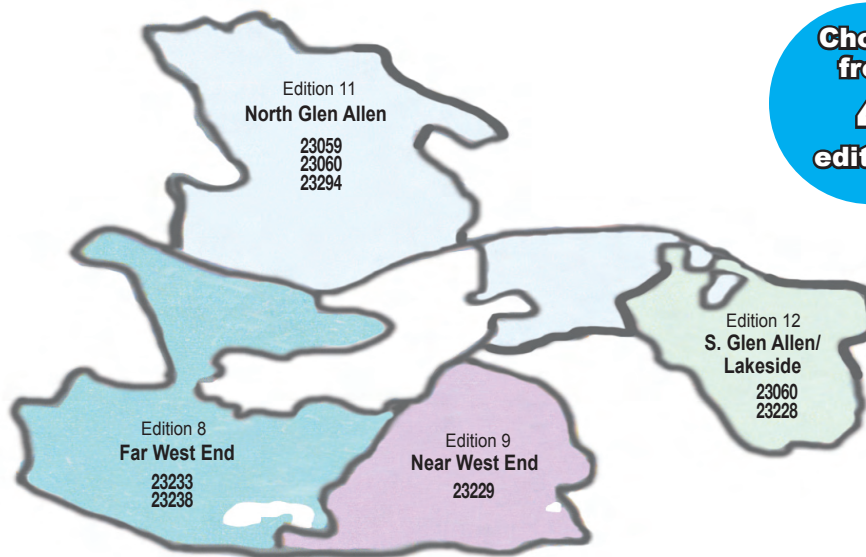

The Community Weekly

Mailed to 56,000 homes twice a month in
Western Henrico County

Choose from
4
 editions

All editions average 14,000 homes per edition.

Ad Size	Dimensions	Rates
A (1/20 TH)	1 3/4 x 2 5/8	\$85 per Edition
B (1/10 TH)	3 7/8 x 2 5/8	\$133 per Edition
C (1/5 TH)	3 7/8 x 5 5/8	\$240 per Edition
D (1/3 RD)	6 x 5 5/8	\$347 per Edition
E (1/2)	6 x 8 5/8	\$465 per Edition
F (3/5 TH)	6 x 11 5/8	\$551 per Edition
Full Page	10 1/4 x 11 5/8	\$834 per Edition

Covers

Front	6 x 8	\$722 per Edition
1/2 Back	4 7/8 x 10 1/2	\$604 per Edition
Full Back	10 1/4 x 10 1/2	\$952 per Edition

Color

Spot, Custom and Full Process Color Available
 Call for Quote.

Introductory Programs

“New Client Specials”

- Buy 3 weeks, Get week 4 FREE
- Buy 4 weeks, Get weeks 5 & 6 FREE
- Buy 8 weeks, Get weeks 9, 10, 11, 12, FREE